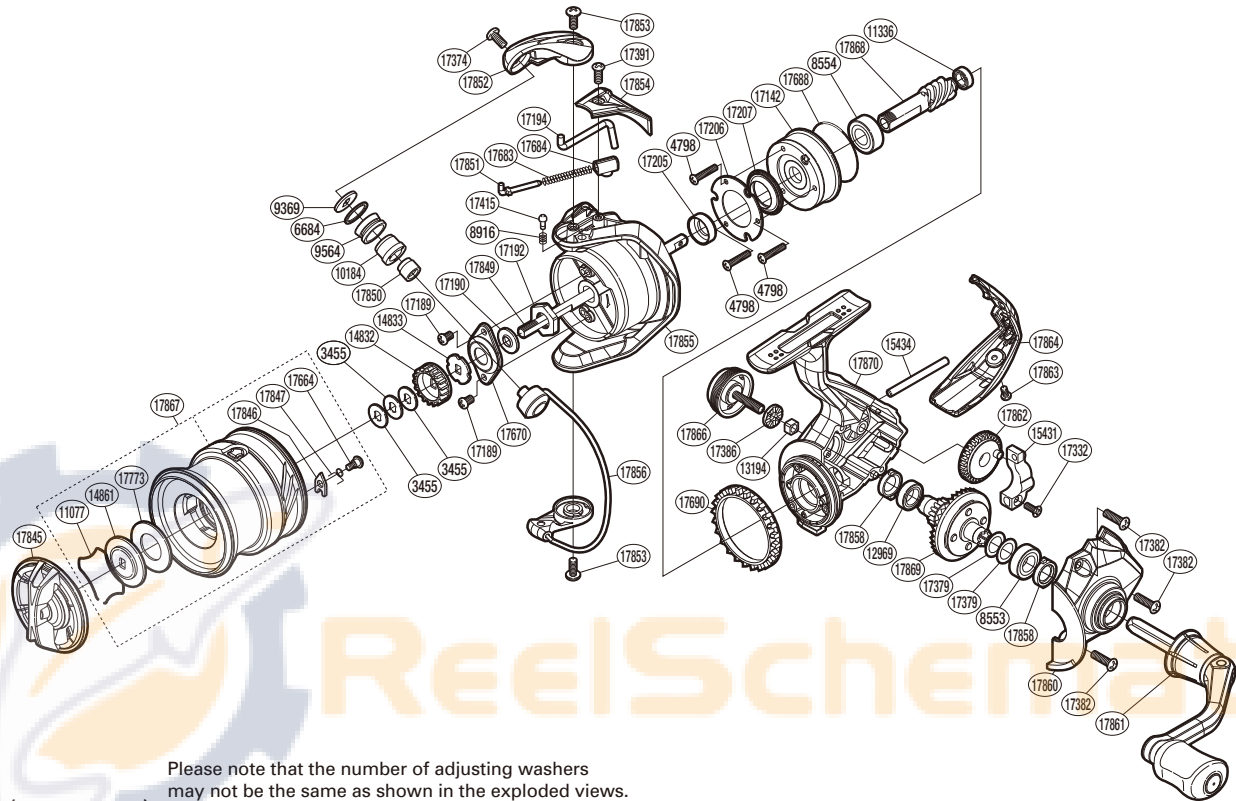

SHIMANO

NASCI

NAS-2500HGSFB

Please note that the number of adjusting washers may not be the same as shown in the exploded views. (51SD412800X) (Adjustment will vary with each individual product.)

| Part No. | Description | Part No. | Description | Part No. | Description |
|----------|------------------------|----------|---------------------------|----------|---------------------|
| RD 3455 | Spool Washer | RD17192 | Rotor Nut | RD17847 | Drag Click Spring |
| RD 4798 | Roller Clutch Screw | RD17194 | Bail Trip Lever | RD17849 | Main Shaft |
| RD 6684 | Line Roller Spacer | RD17205 | Rotor Ring | RD17850 | Line Roller Collar |
| RD 8553 | Ball Bearing | RD17206 | Roller Clutch Reinforce | RD17851 | Bail Spring Guide |
| RD 8554 | Ball Bearing | RD17207 | Roller Clutch Water Proof | RD17852 | Bail Arm |
| RD 8916 | Click Spring | RD17332 | Screw | RD17853 | Screw |
| RD 9369 | Line Roller Washer | RD17374 | Screw | RD17854 | Bail Spring Cover |
| RD 9564 | Line Roller | RD17379 | Washer | RD17855 | Rotor |
| RD10184 | Line Roller Bushing | RD17382 | Screw | RD17856 | Bail Assembly |
| RD11077 | Drag Washers Retainer | RD17386 | Handle Screw Cap Spacer | RD17858 | Bearing Water Proof |
| RD11336 | Ball Bearing | RD17391 | Screw | RD17860 | Side Cover |
| RD12969 | Ball Bearing | RD17415 | Click Pin | RD17861 | Handle Assembly |
| RD13194 | Handle Screw Lock | RD17664 | Screw | RD17862 | Oscillating Gear |
| RD14832 | Spool Support A | RD17670 | Rotor Nut Lock Plate | RD17863 | Screw |
| RD14833 | Spool Support B | RD17683 | Bail Spring | RD17864 | Rear Protector |
| RD14861 | Key Washer | RD17684 | Bail Spring Seat | RD17866 | Handle Screw Cap |
| RD15431 | Oscillating Slider | RD17688 | O Ring | RD17867 | Spool Assembly |
| RD15434 | Oscillating Guide | RD17690 | Friction Ring | RD17868 | Pinion Gear |
| RD17142 | Roller Clutch Assembly | RD17773 | Drag Washer | RD17869 | Drive Gear |
| RD17189 | Screw | RD17845 | Drag Knob | RD17870 | Body |
| RD17190 | Bearing Water Proof | RD17846 | Drag Click | | |